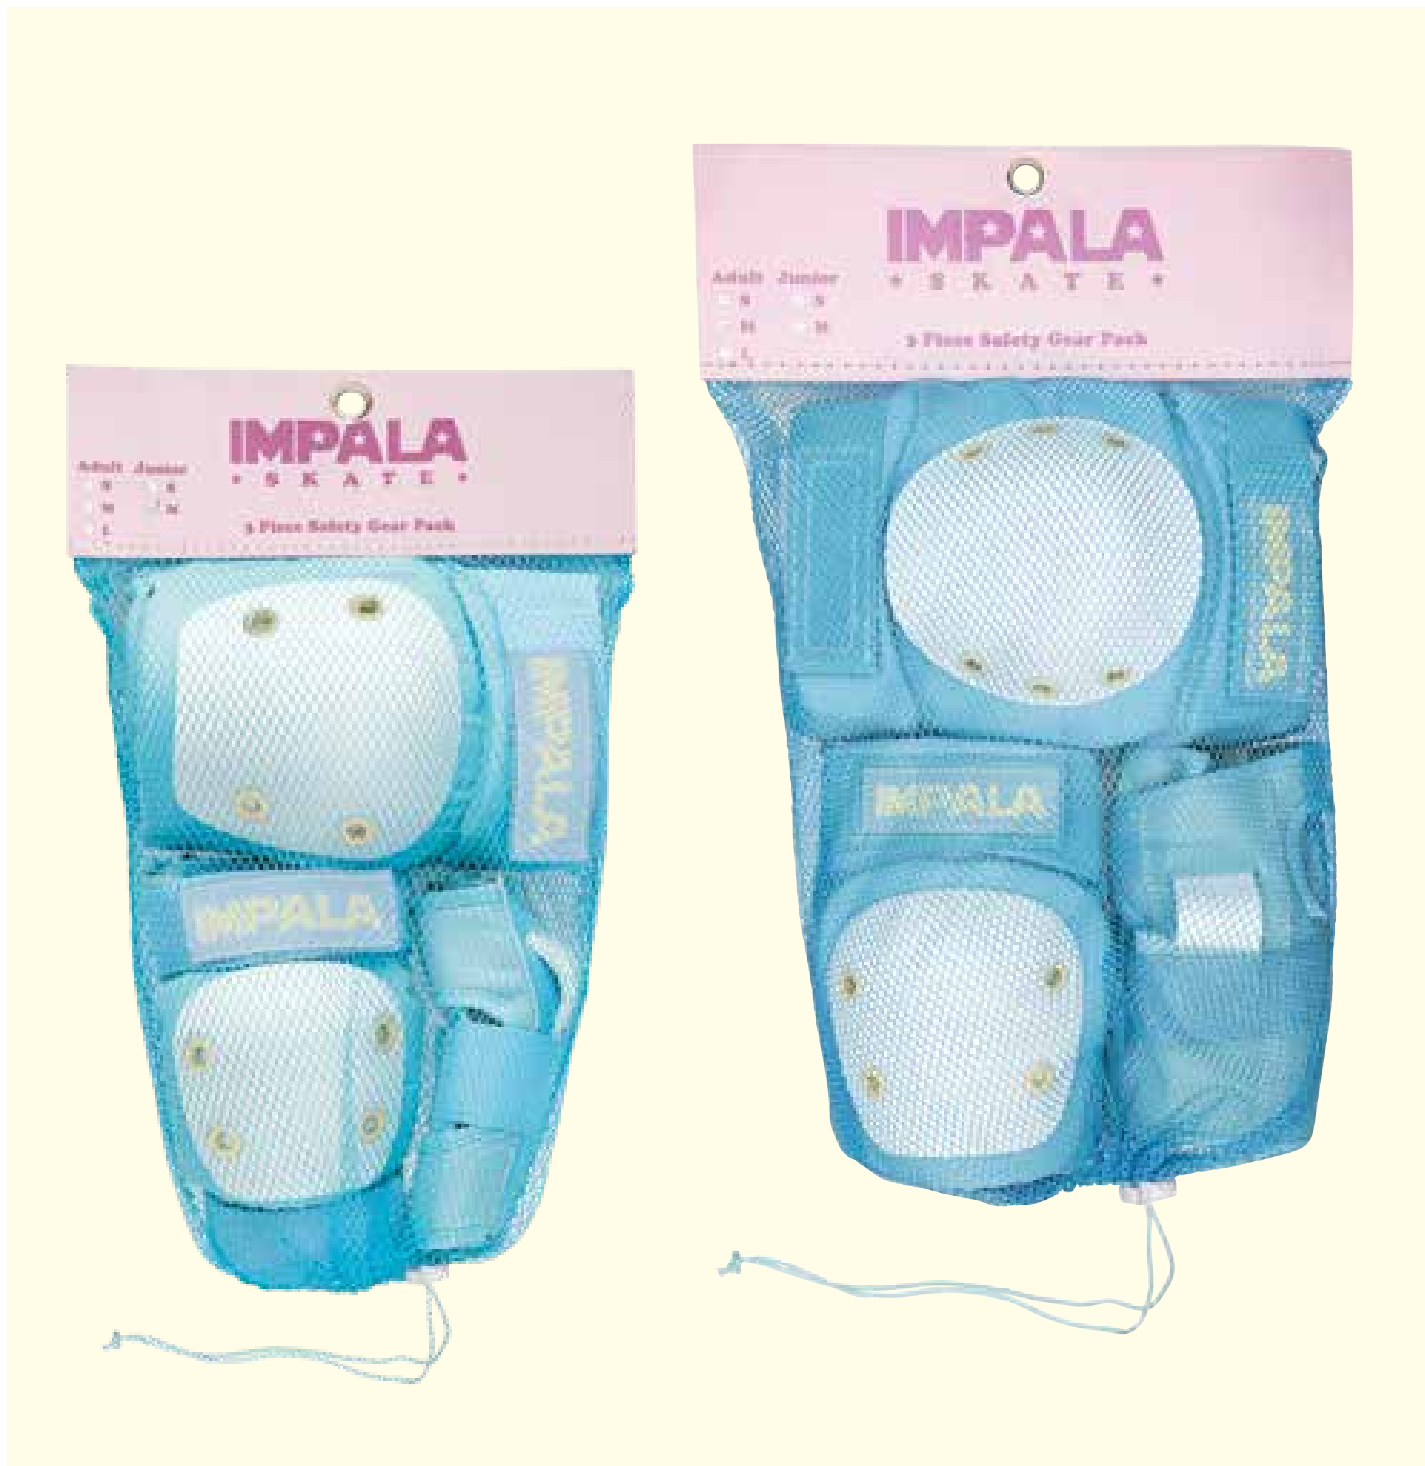

Style Code: IMPRPADS

Colour: Marawa Rose Gold

SIZE: S, M, L

SPECS:

- ★ ***Collaboration with Marawa***
- ★ ***Custom designed women's protective gear***
- ★ ***Lycra backing for comfort & breathability***

***Wear it with your
'Sky Blue/ Yellow'
Quads and Inlines***

**Impala Protective Set
Youth**

Style Code: IMPRPADSY_SKYBLU/YEL

Colour: Sky Blue

SIZE: YS, YM

**Impala Protective Set
Adult**

Style Code: IMPRPADS_SKYBLU/YEL