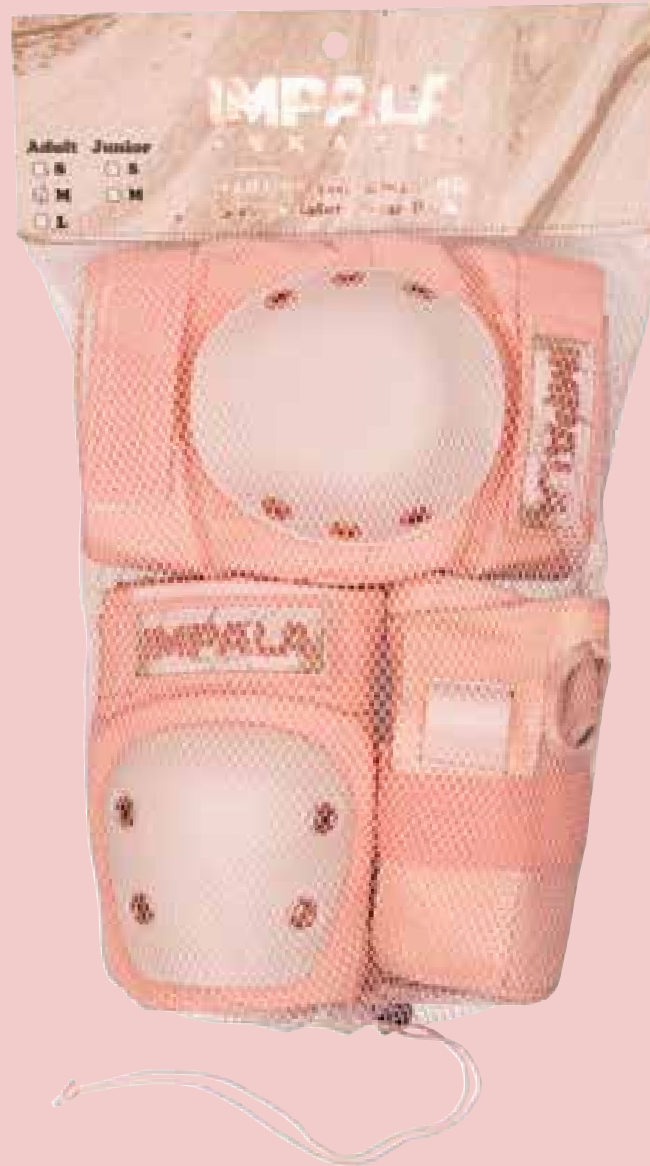

**Wear it with your
'Marawa Rose Gold'
Quads**

Impala Protective Set Adult

Style Code: IMPRPADS

Colour: Marawa Rose Gold

SIZE: S, M, L

SPECS:

- ★ ***Collaboration with Marawa***
- ★ ***Custom designed women's protective gear***
- ★ ***Lycra backing for comfort & breathability***